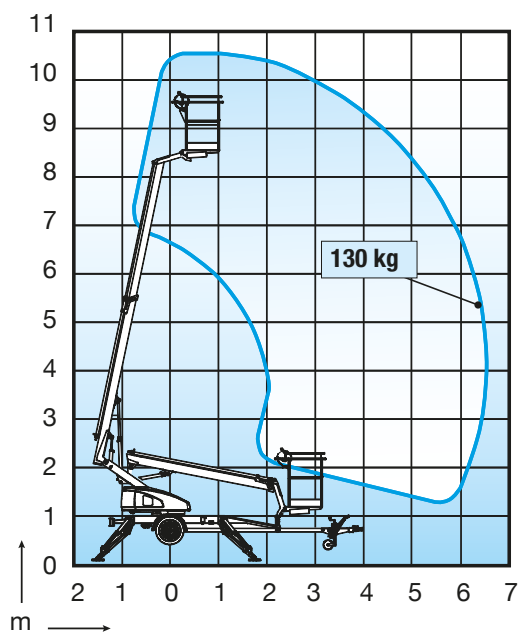

DINOLift
UP TO THE JOB

Ultra-light.
Easy to operate.
Reliable and safe.

- Trailer mounted TL series
- Working height 10.5 m
- Telescopic boom

Standard features in DINO I05TL:

- Ultra-light, only 950 kg (Picture 1)
- Ease of use (Picture 2)
- 1-person steel basket, capacity 130 kg (Picture 3)
- Easy to maintain
- Reliable and safe

Options available for DINO I05TL:

- Driving system (Picture 4)
- Outrigger limit switch indicator
- Extra outrigger plates

Technical data

| | |
|----------------------|---------------|
| Max. working height | 10.50 m |
| Max. platform height | 8.50 m |
| Max. outreach | 6.50 m |
| Support width | 3.25/3.50 m |
| Basket size | 0.75 x 0.80 m |
| Lifting capacity | 130 kg |
| Transport length | 5.43 m |
| Transport width | 1.50 m |
| Transport height | 1.99 m |
| Weight | 950 kg |
| Boom control | 2-speed |
| Boom rotation | +/- 355° |
| Driving system | optional |
| Electro motor | std |